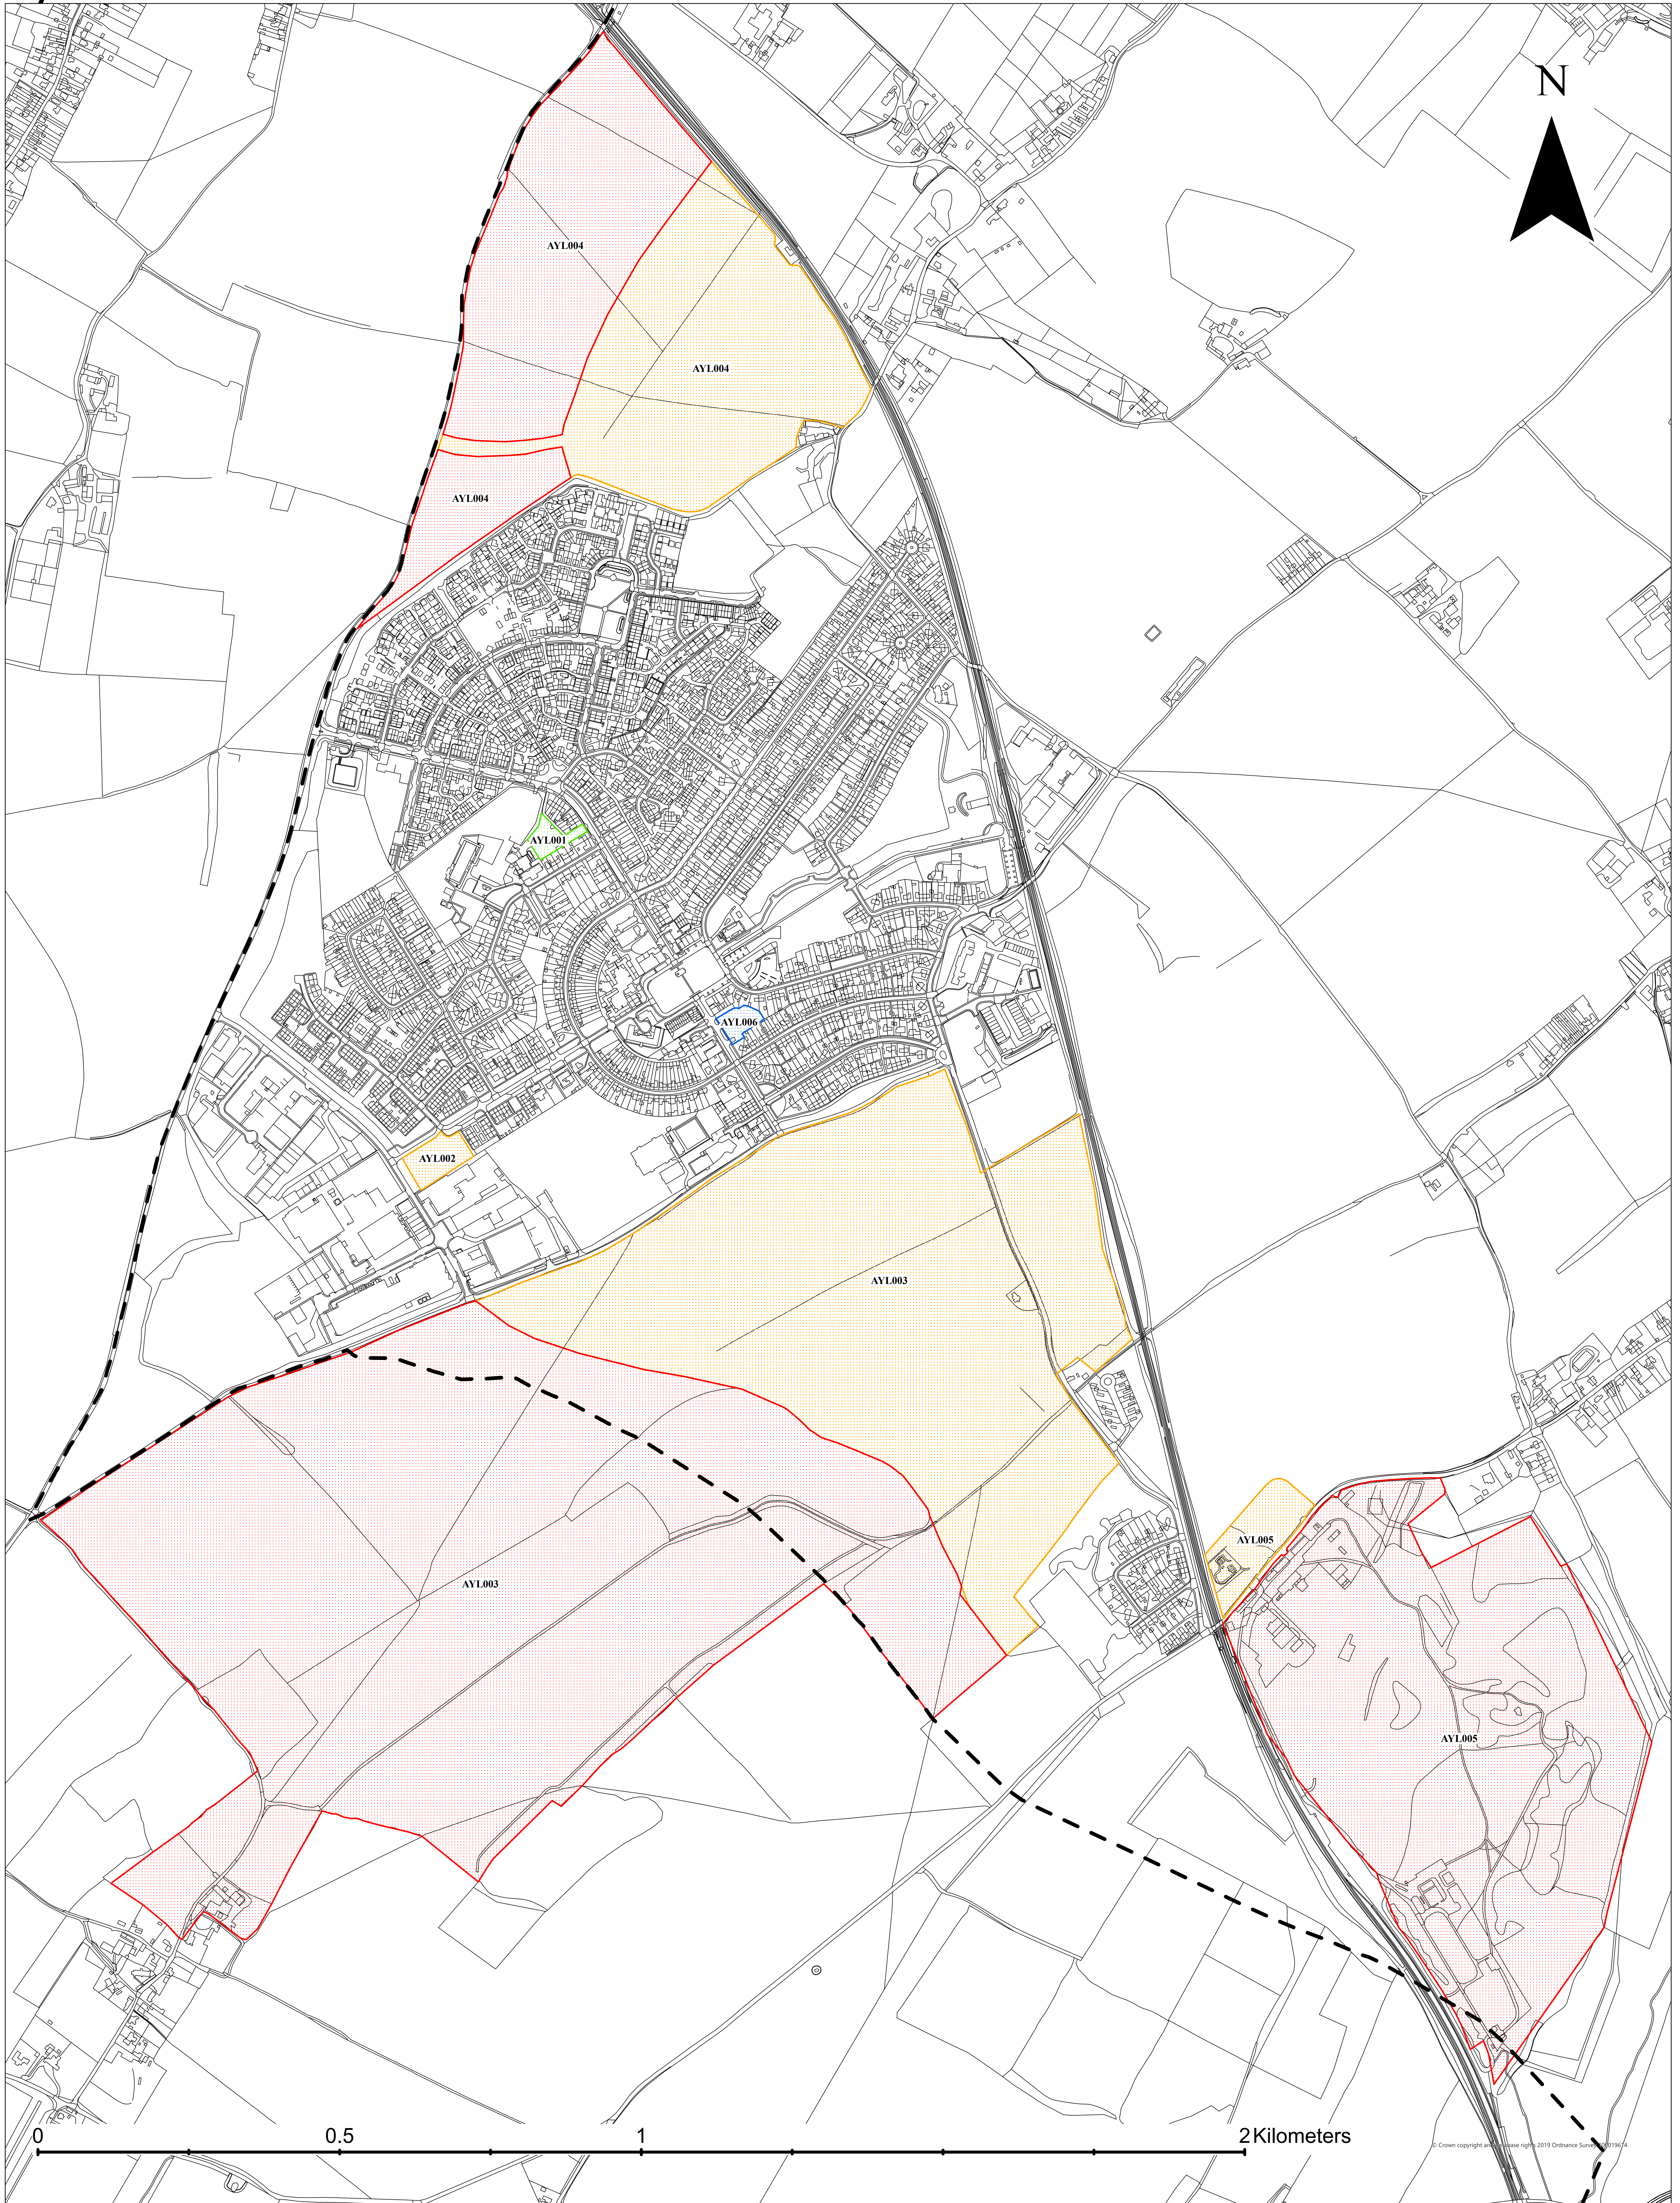

Aylesham

Legend

HELAA Suitability Assessment

- Green
- Amber
- Red
- Site_with_Planning_Consent

HELAA_Availability_Assessment

- No hatch Available
- Site_with_Planning_Consent
- Potentially Available
- No Contact/Unavailable

District Boundary