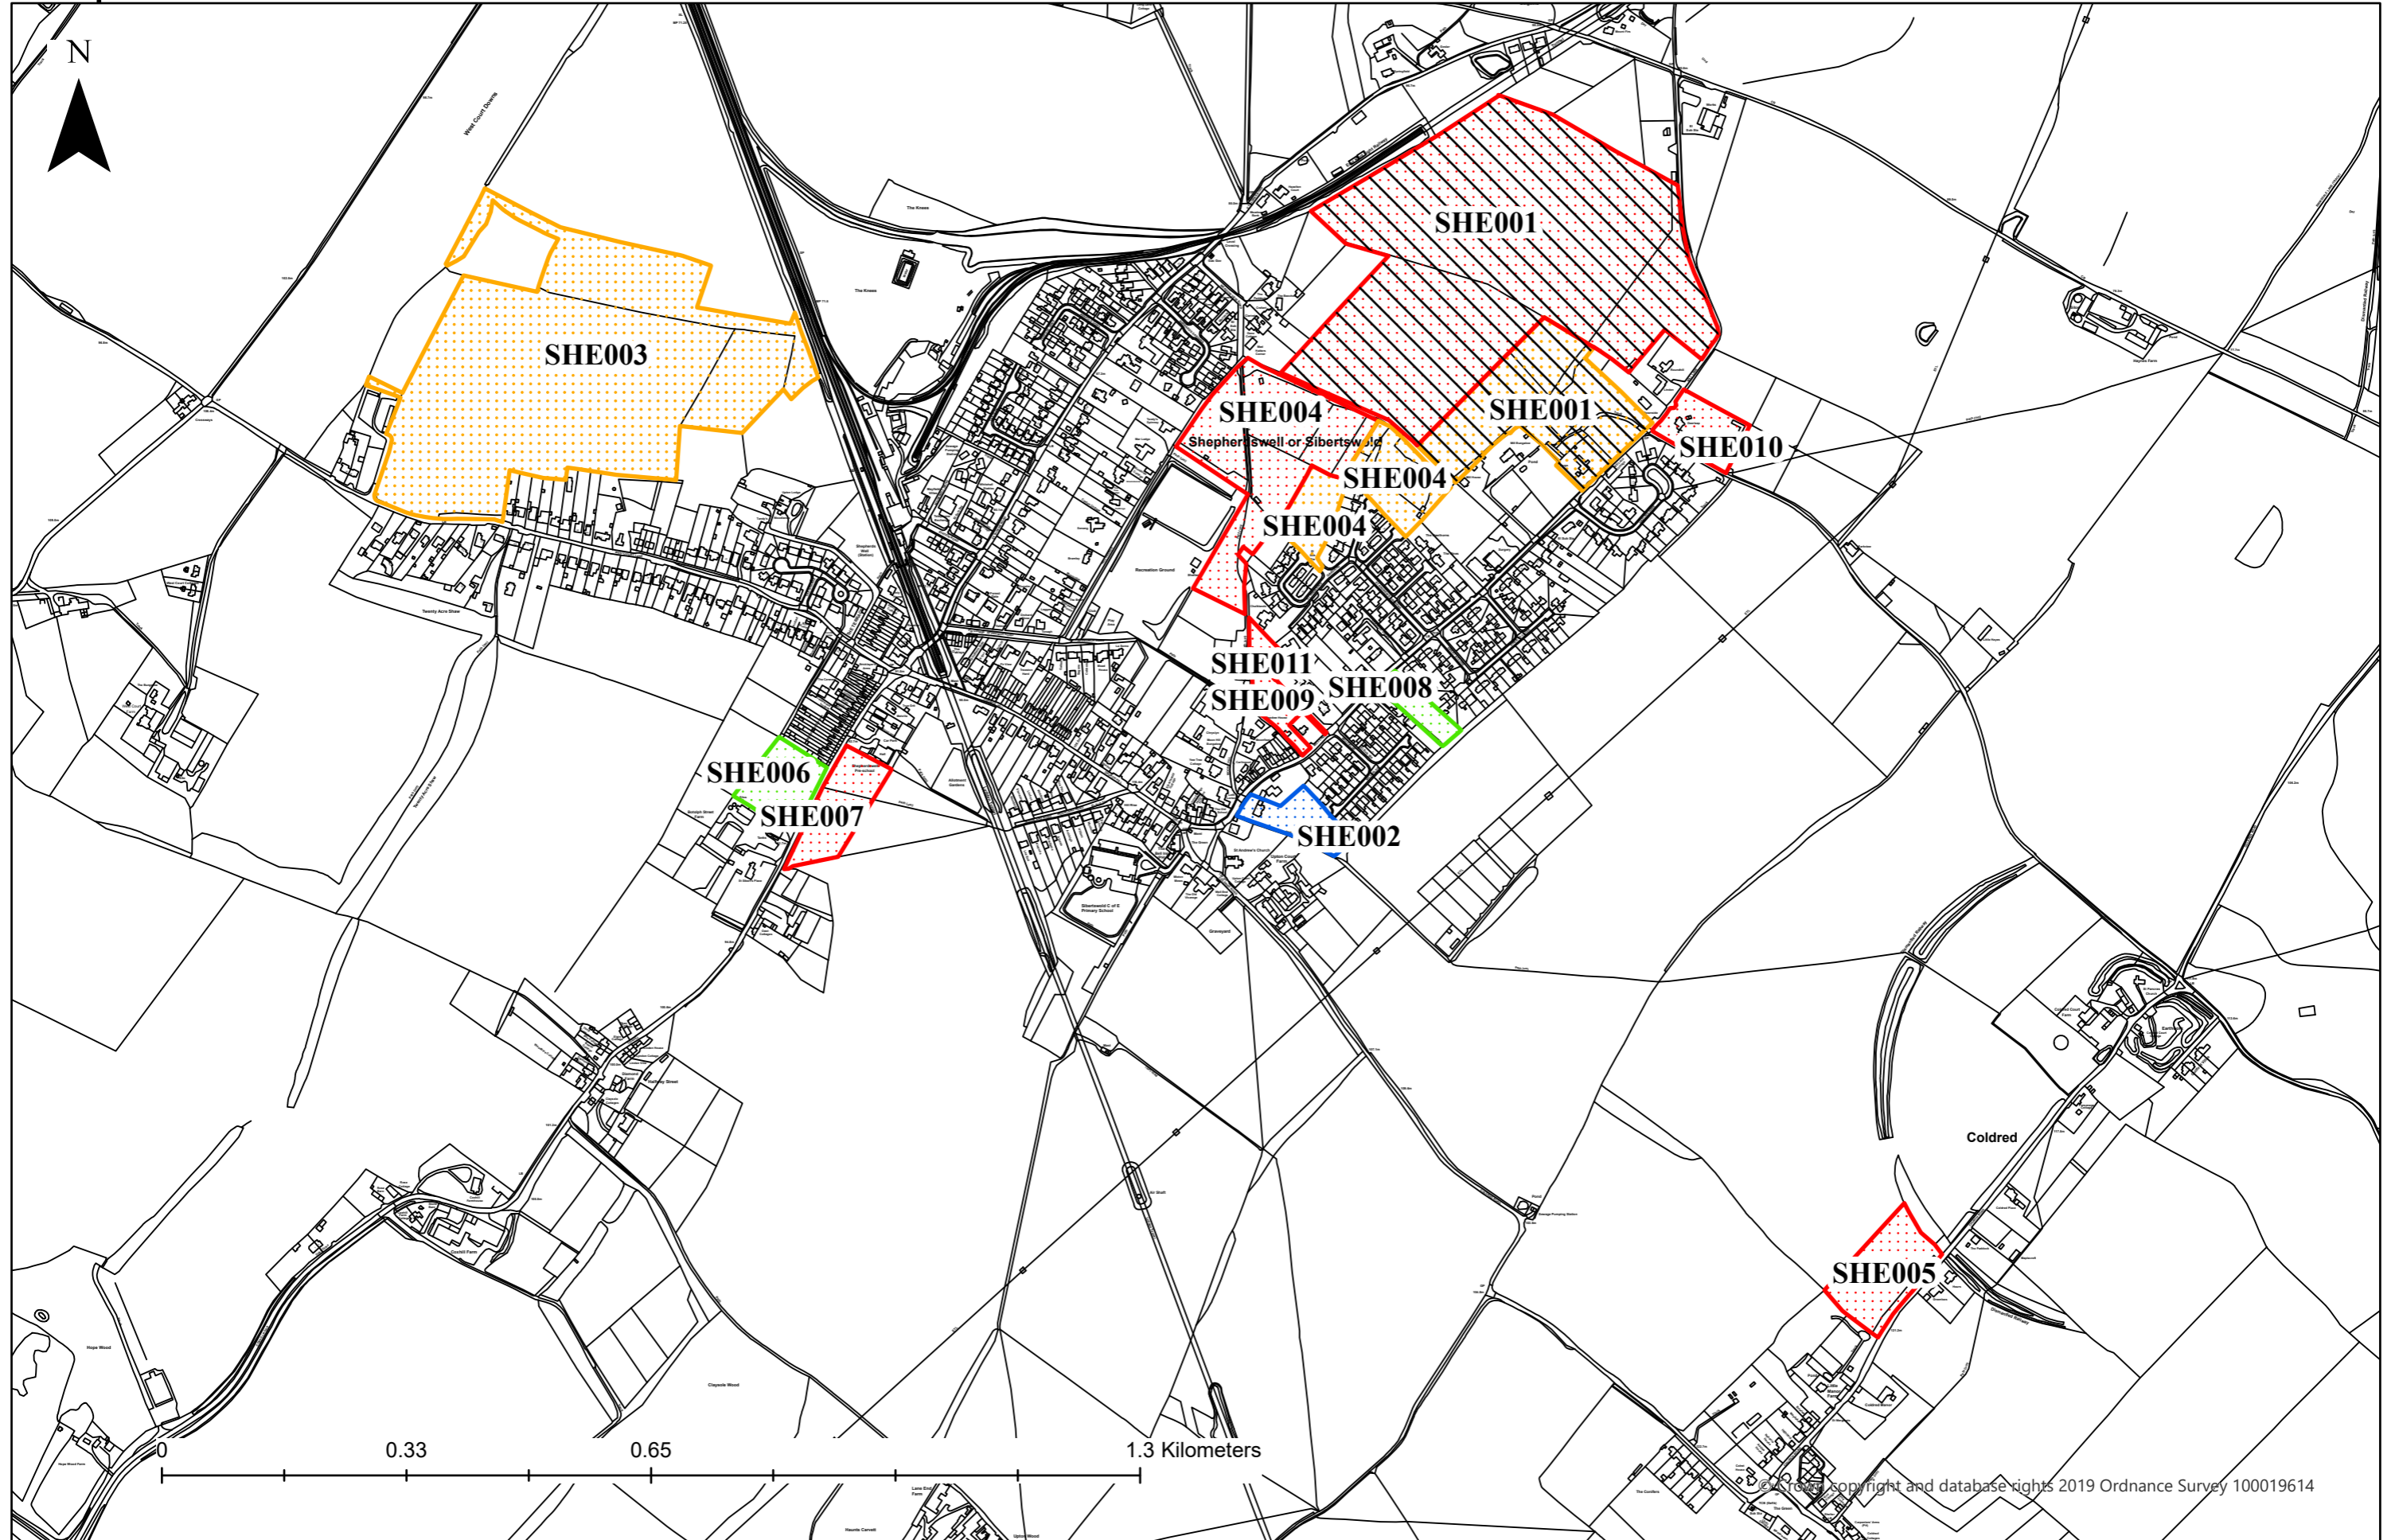

# Shepherdsweil with Coldred

## HELAA Suitability Assessment

- Green
- Amber
- Red
- Site\_with\_Planning\_Consent

## HELAA Availability Assessment

- No hatch Available
- Potentially Available
- No Contact/Unavailable