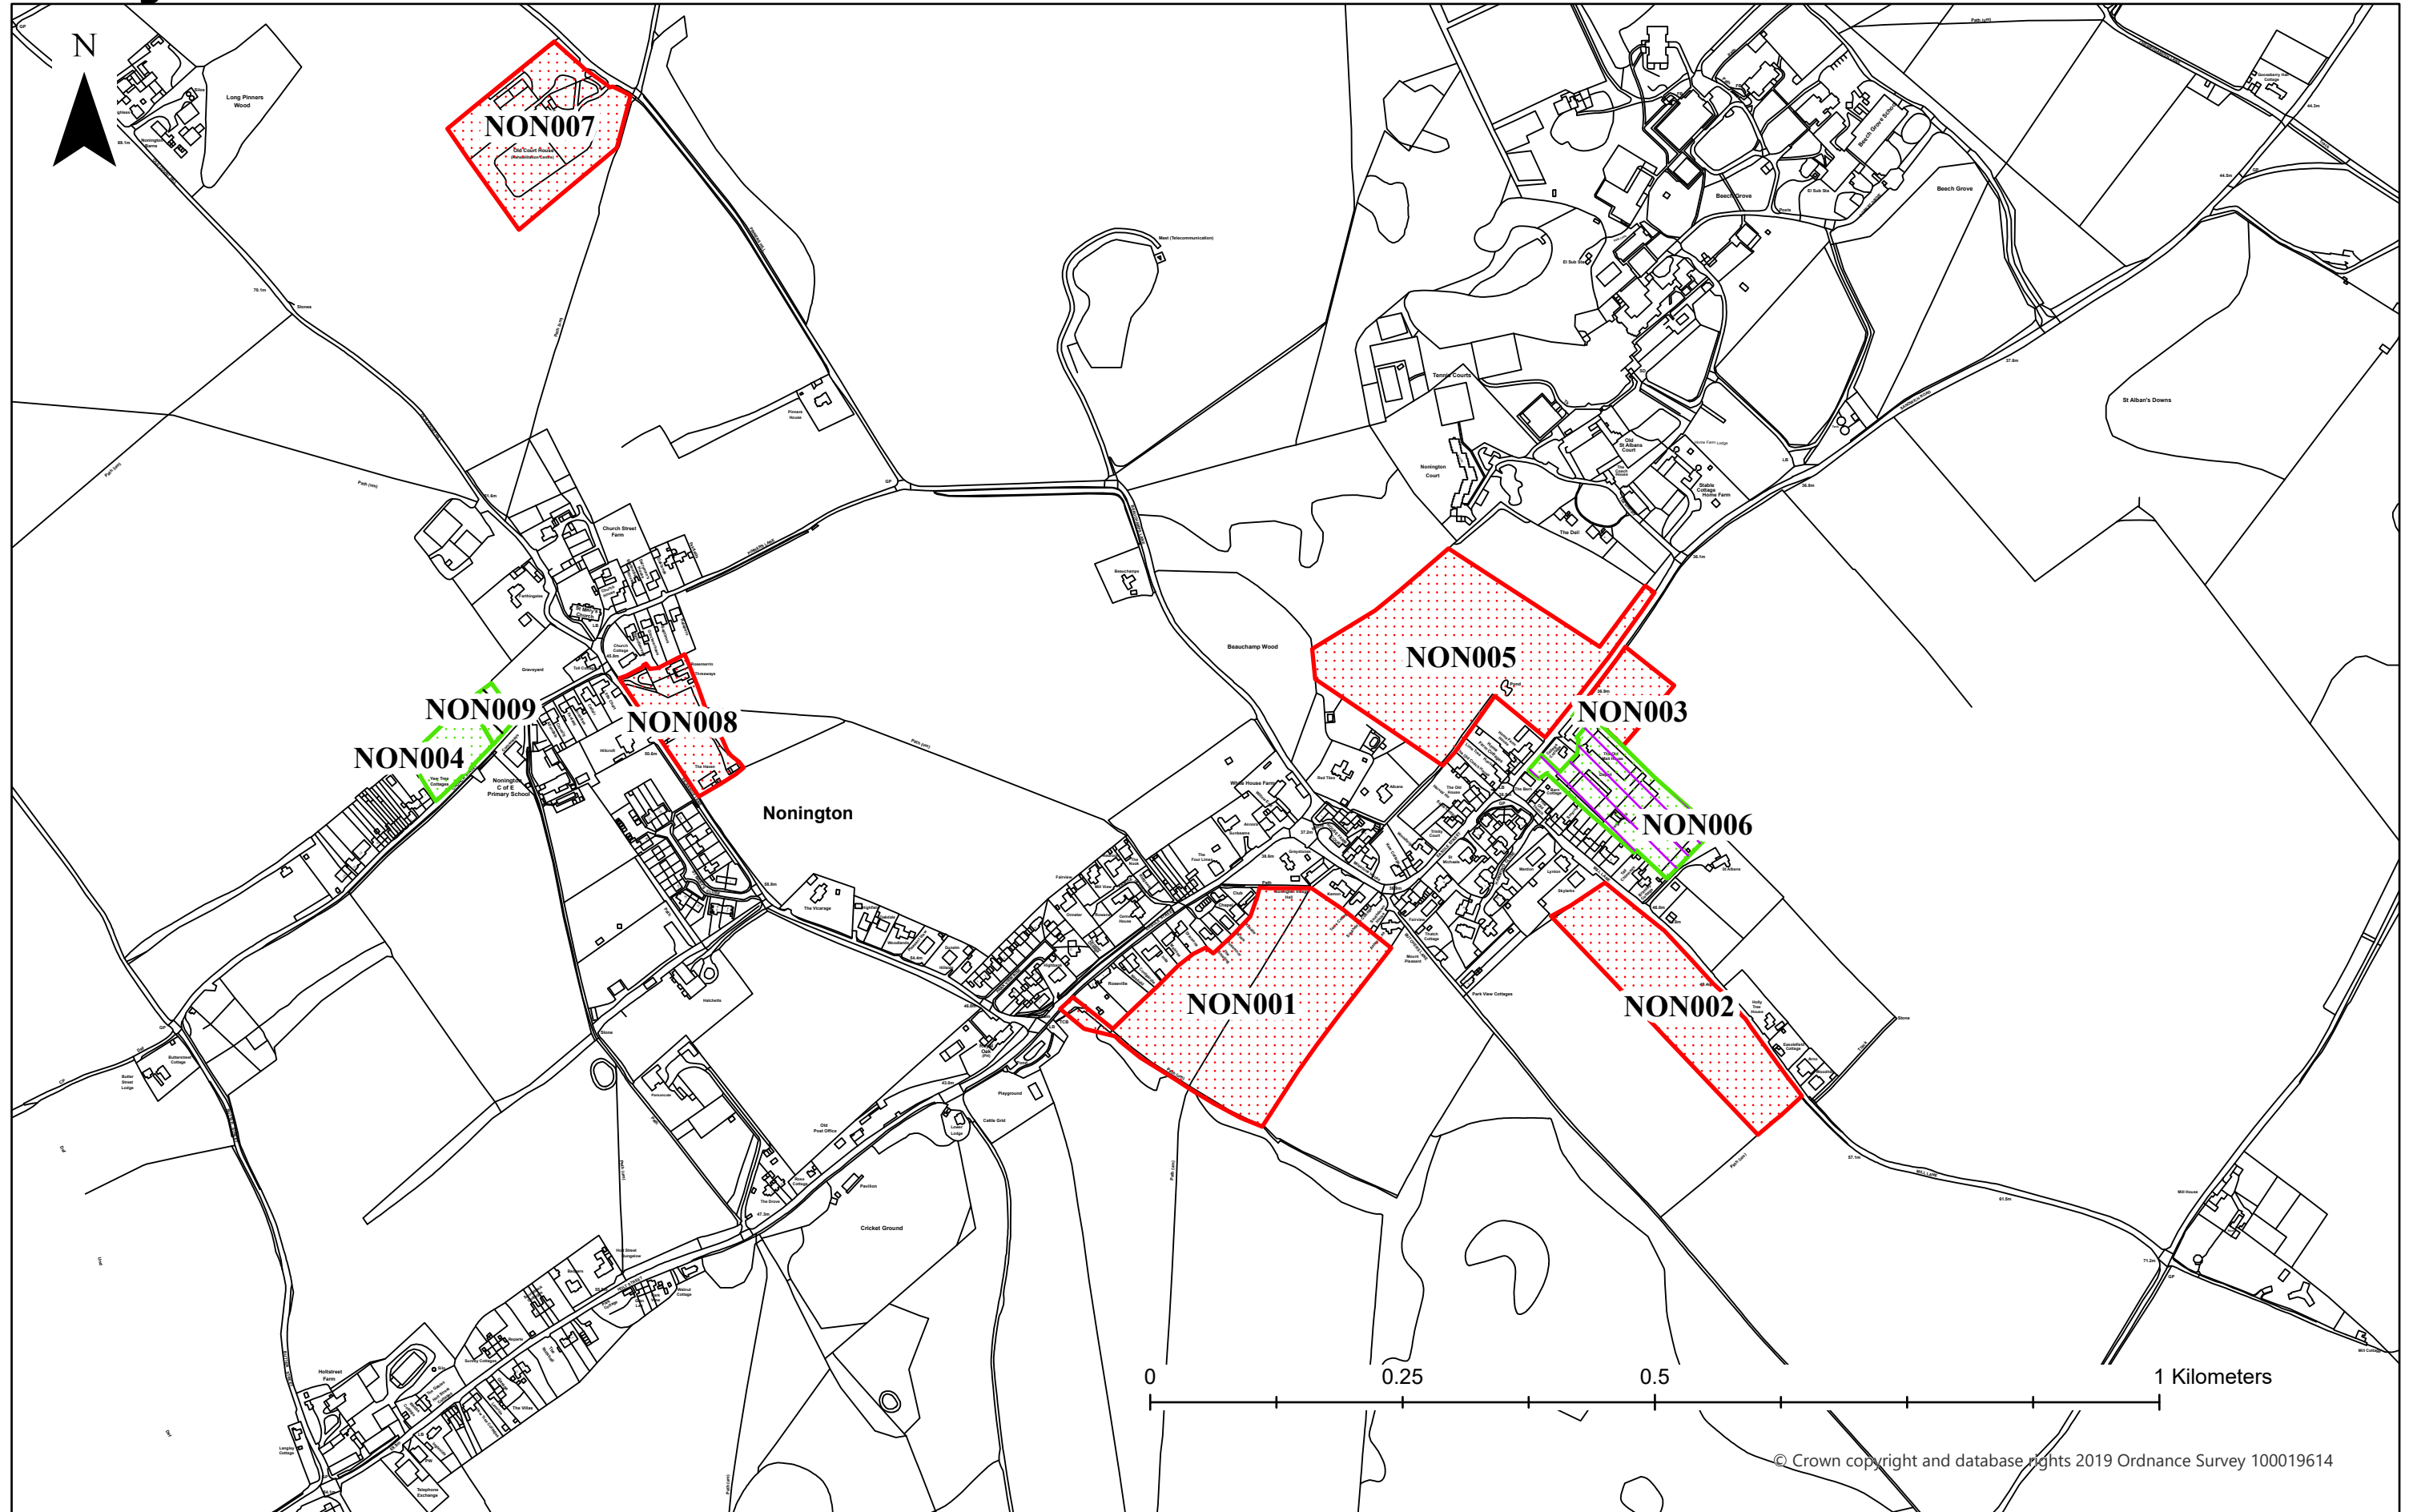

Nonington

© Crown copyright and database rights 2019 Ordnance Survey 100019614

HELAA Suitability Assessment

- Green
- Red
- Amber
- Site_with_Planning_Consent

HELAA Availability Assessment

- No hatch Available
- Potentially Available
- No Contact/Unavailable