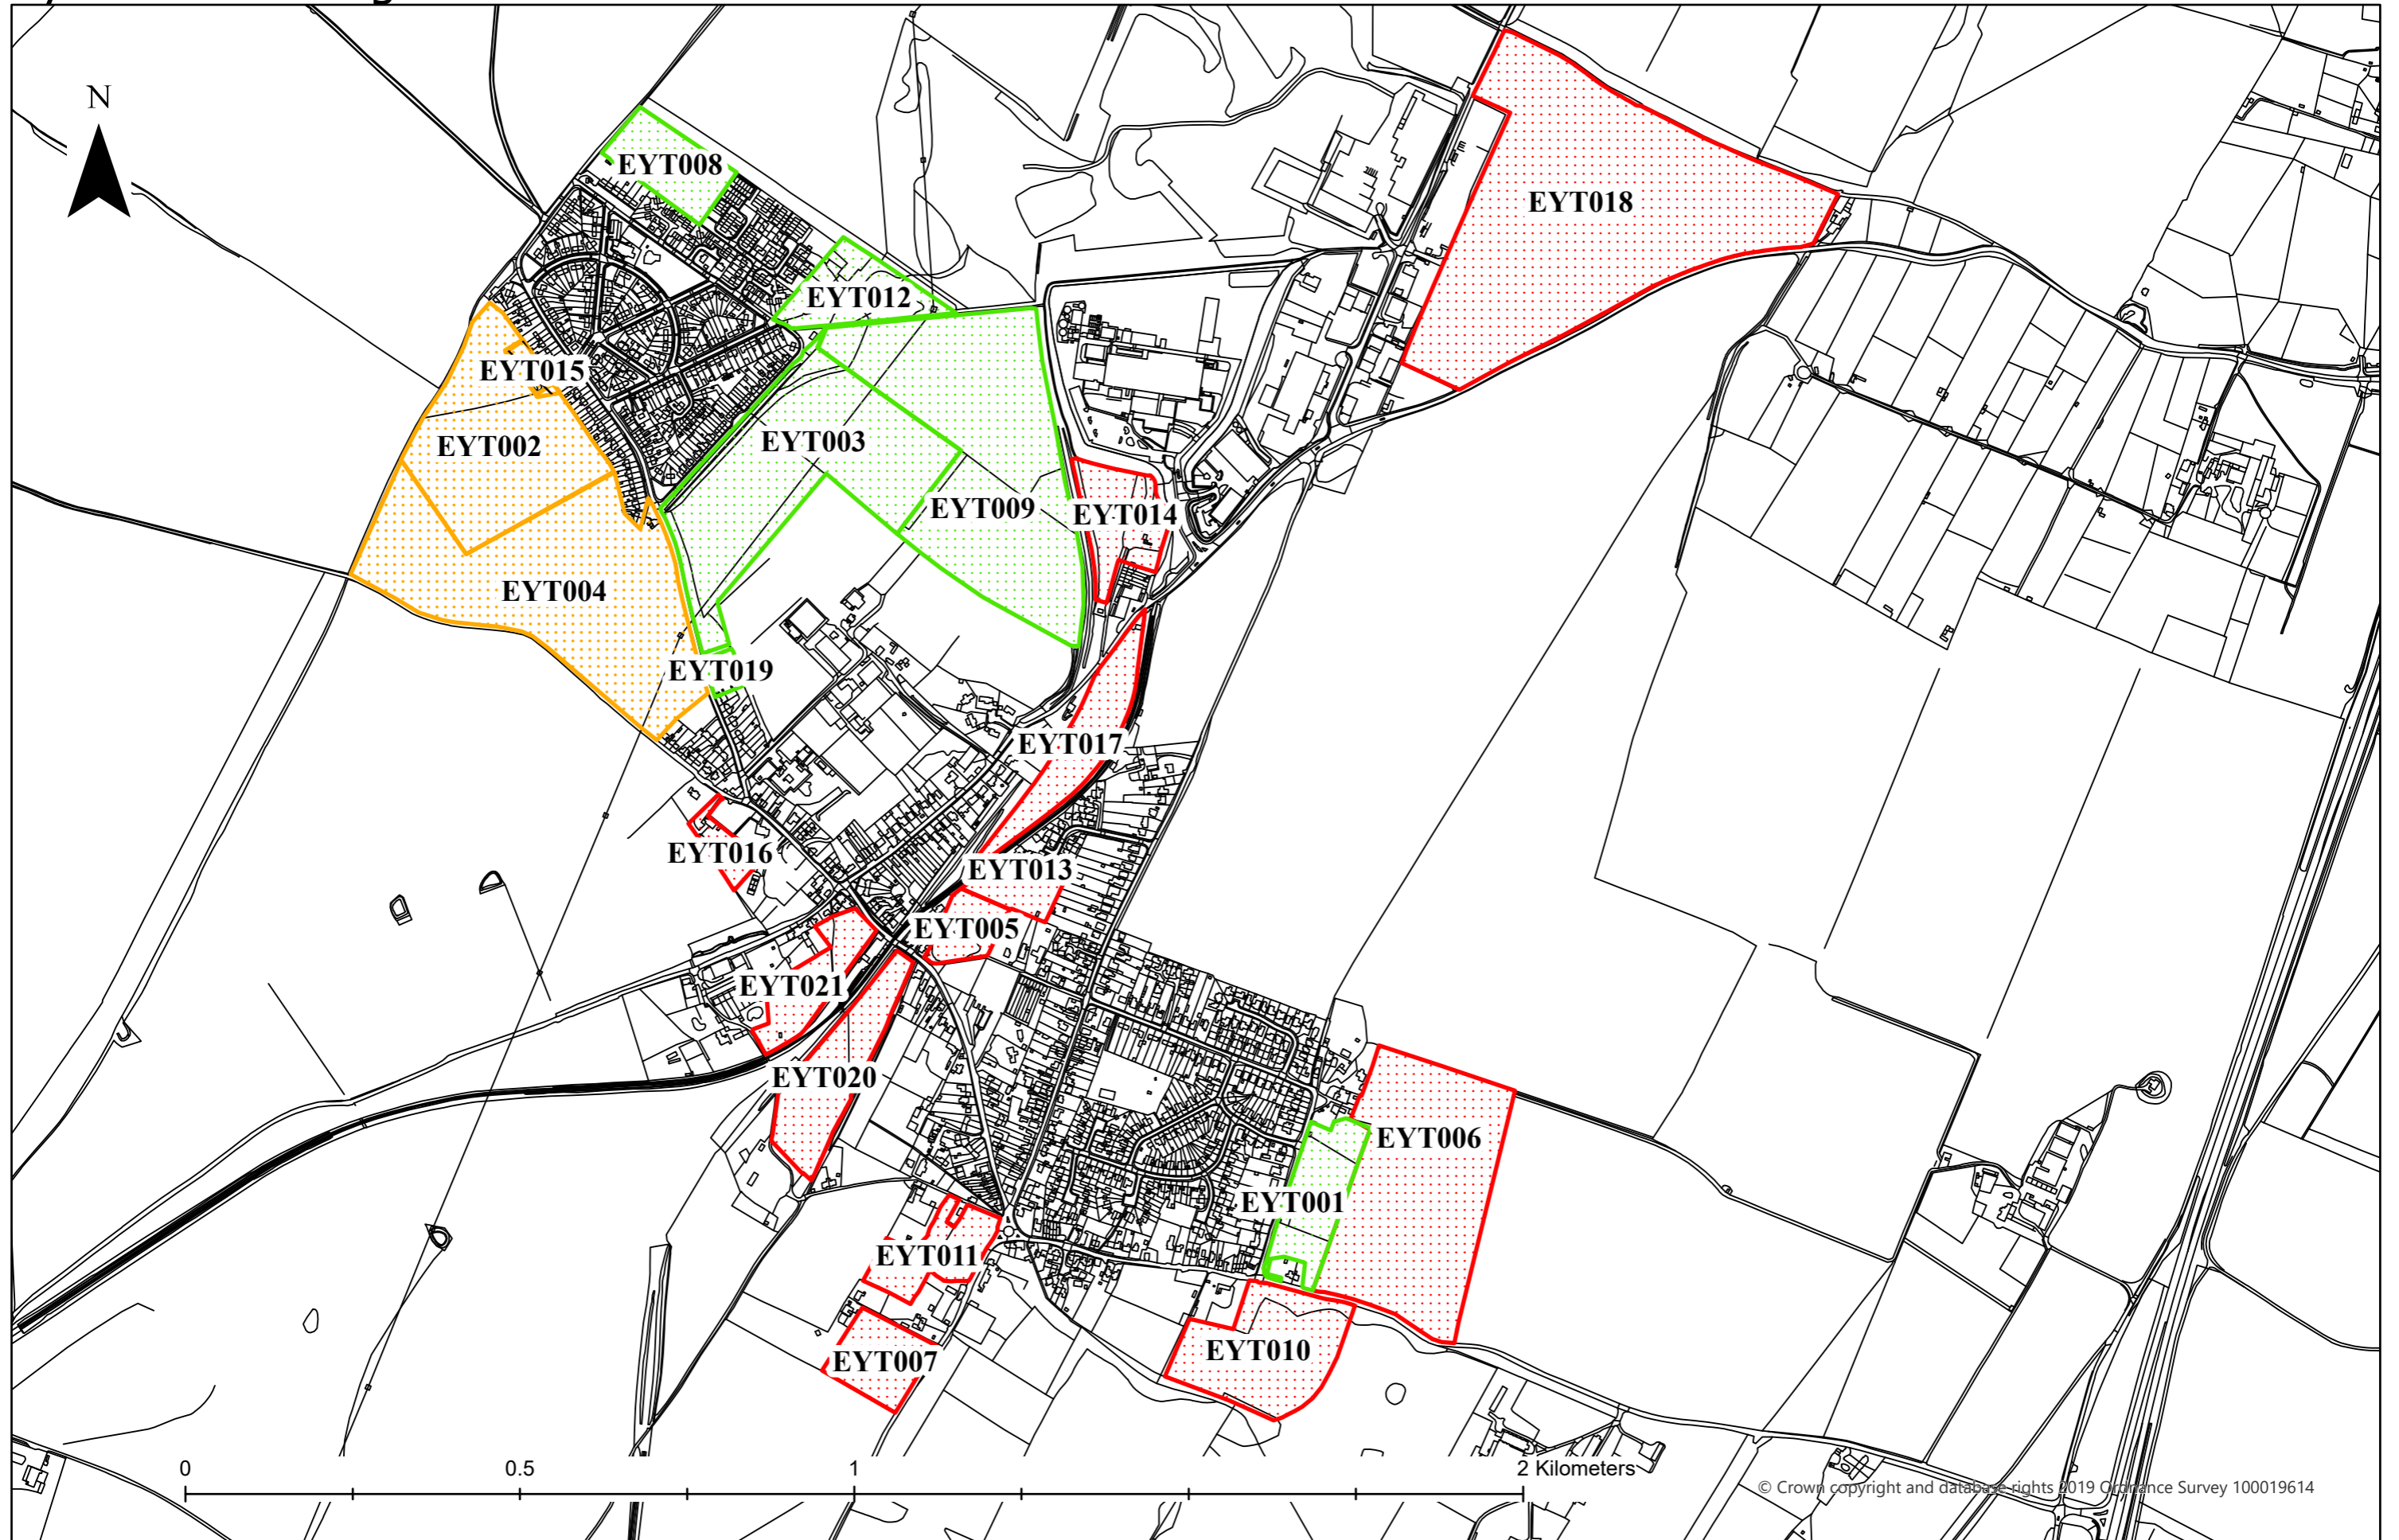

# Eythorne & Elvington

## HELAA Suitability Assessment

- Green
- Red
- Amber
- Site\_with\_Planning\_Consent

## HELAA Availability Assessment

- No hatch Available
- Potentially Available
- No Contact/Unavailable